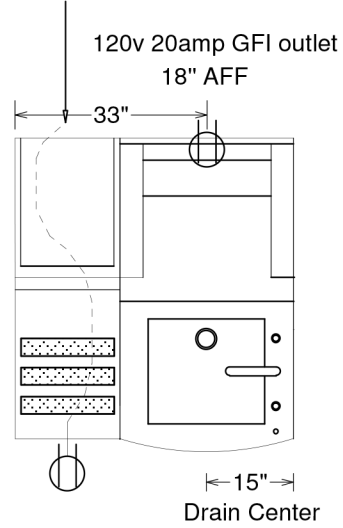

6' whip of wire to hardwire GFI convenience outlet on front of unit 8" AFF

Webbing Seat Construction  
Heat & Massage  
Pipeless Jet System  
Under Mount Stainless Steel Sink