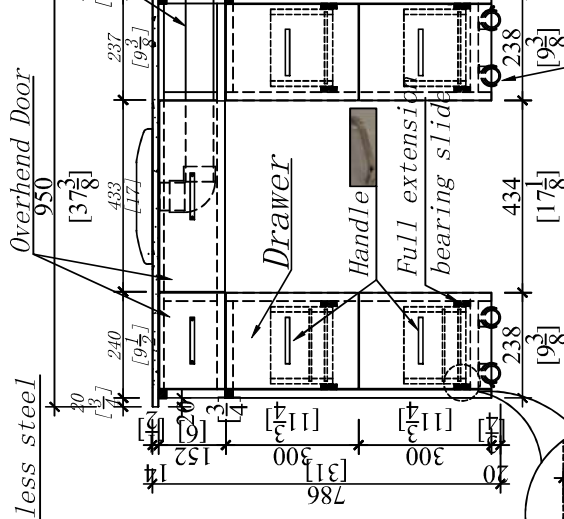

M01 TABLE

MDF bright white
 PET inner surface
 milky white
 triamine

TOP View

Left Side View

Right View

Front View

DETAILS 1:5

1.5 inch high wheel with brake

DETAILS 1:5

DETAILS 1:5