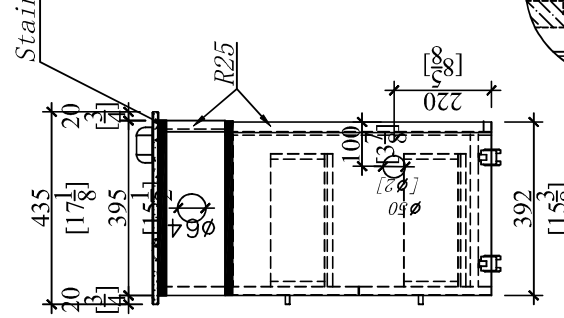

M01 TABLE

MDF bright white
 PET inner surface
 milky white
 triamine

TOP View

Left Side View

Right View

Front View

DETAILS 1:5

1.5 inch high wheel with brake

DETAILS 1:5

DETAILS 1:5