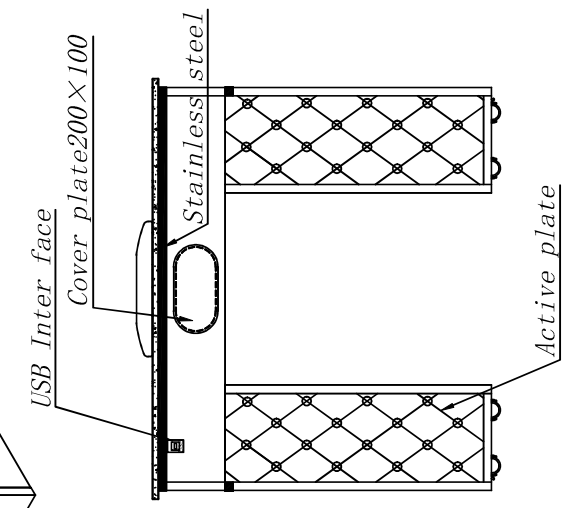

M01 TABLE

MDF bright white
 PET inner surface
 milky white
 triamine

TOP View

Left Side View

Right View

Front View

DETAILS 1:5

1.5 inch high wheel with brake

DETAILS 1:5

DETAILS 1:5