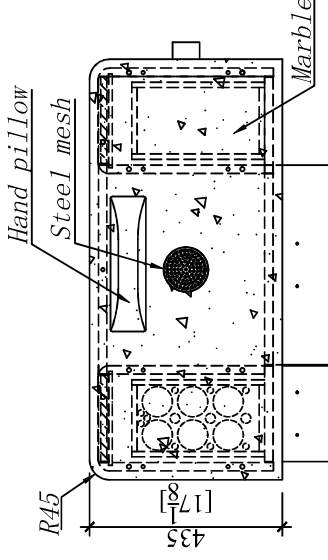

M01 TABLE

MDF bright white
 PET inner surface
 milky white
 triamine

TOP View

Left Side View

Right View

Front View

DETAILS 1:5

1.5 inch high wheel with brake

DETAILS 1:5

DETAILS 1:5