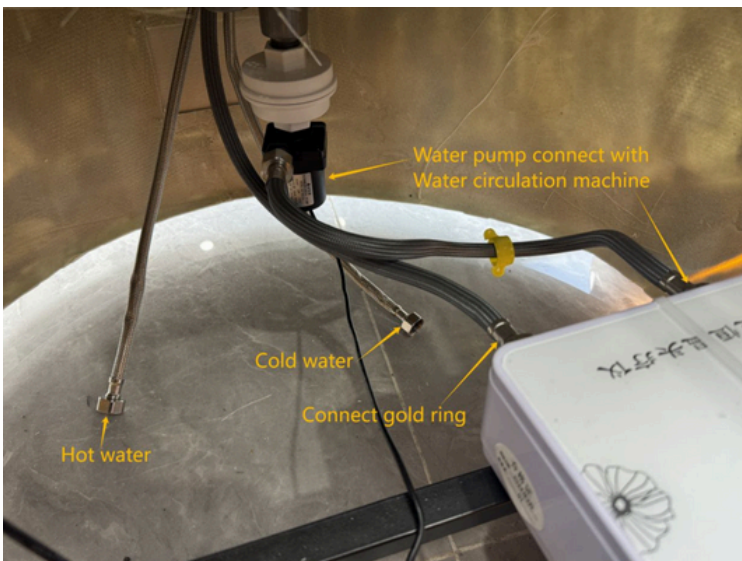

Plumbing Requirements

- **Water Supply:** Requires hot & cold water connections.
  - **Hot Water Pipe:** 2 cm
  - **Cold Water Pipe:** 2 cm
- **Drainage:** Must be connected to the sewer system.
  - **Sewer Pipe Connection:** 1 1/2 inch

NOTE: Plumbing is designed to come from the floor, similar to a pedicure chair installation. Proper installation should comply with local plumbing codes and regulations.

- **Dimensions:**
  - **Length (non-working state):** 70.9 inches
  - **Length (working state):** 74.8 inches
  - **Width:** 29.9 inches
  - **Height:** 24.8 inches

Electrical Requirements

- **Power Supply:** 120V US Standard
- **Power Consumption:**
  - Water circulation machine: 800W
  - Fumigation machine: 1000W

Installation & Maintenance:

- **Installation Services:** Professional installation required.
- **Maintenance:** Regular cleaning & annual servicing recommended for optimal performance.

Standard Warranty: 1-year warranty

For more information please contact us at 916-999-LUXE or support@luxebeautyandbodyco.com.