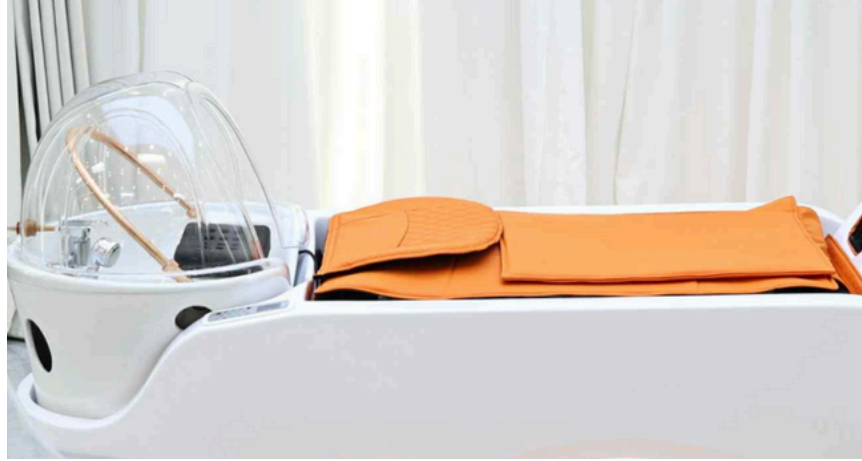

# Luxury Scalp Massage Bed

*Spec Sheet*

## LUXURY SCALP MASSAGE BED — PLUMBED SPECIFICATIONS

### Luxury Scalp Massage Bed – Plumbed Model

ENGINEERED FOR COMFORT, EFFICIENCY, AND MODERN SPA INTEGRATION.

**Overview:** The Luxury Scalp Massage Bed - Plumbed is the widest scalp massage bed available, *designed for comfort and versatility*. Suitable for clients of all sizes, this bed is crafted to offer a luxurious, relaxing experience. With features like a widened backrest, ergonomic design, and modern therapeutic technology, this bed ensures an exceptional spa experience.

### Key Features

- **Ergonomic Design:** Plush, elastic mattress offering supreme comfort, support, and durability, wrapped in waterproof, breathable fabric.
- **Widest Bed on the Market:** The backrest is 23.6 inches, broader than standard beds, making it more comfortable and suitable for larger clients.
- **High-Quality Materials:** Durable and easy-to-clean upholstery with a stylish finish.
- **Adjustable Settings:** Customizable for different treatments and client comfort.
- **Airbag Leg Compression:** Gentle compression for muscle relief without rollers.
- **Back Massage & Heating Features:** Enhances relaxation during treatments.
- **Water Circulation System:** Equipped with a water circulation system for a continuous flow during scalp treatments.
- **Fumigation Unit:** Integrated steam component for therapeutic treatments, providing gentle fumigation to enhance the scalp and hair treatment experience.
- **Weight Capacity:** Supports up to 425 pounds, ensuring durability and safety.
- **Panel in English:** User-friendly control panel in English for ease of operation.
- **Instructions Manual in English:** Comprehensive manual provided with each order.