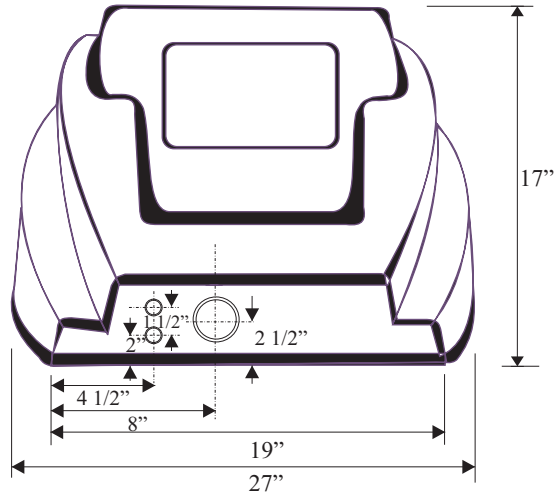

Pacific / Dimension

Rear View

Wall drain outlet (2 1/2" PVC) Location / Hot & Cold Inlet (1/2") Location

Side View

Front View