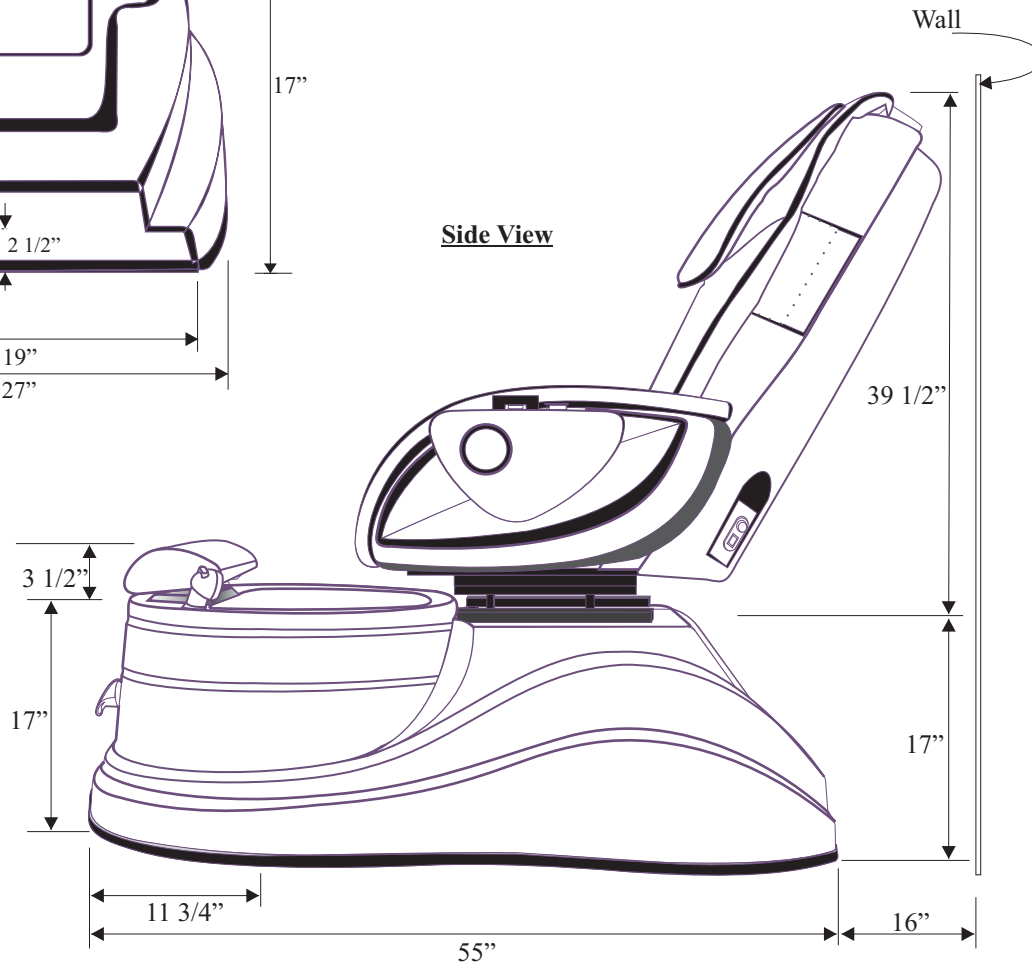

Pacific / Dimension

Rear View

Wall drain outlet (2 1/2" PVC) Location / Hot & Cold Inlet (1/2") Location

Side View

Front View