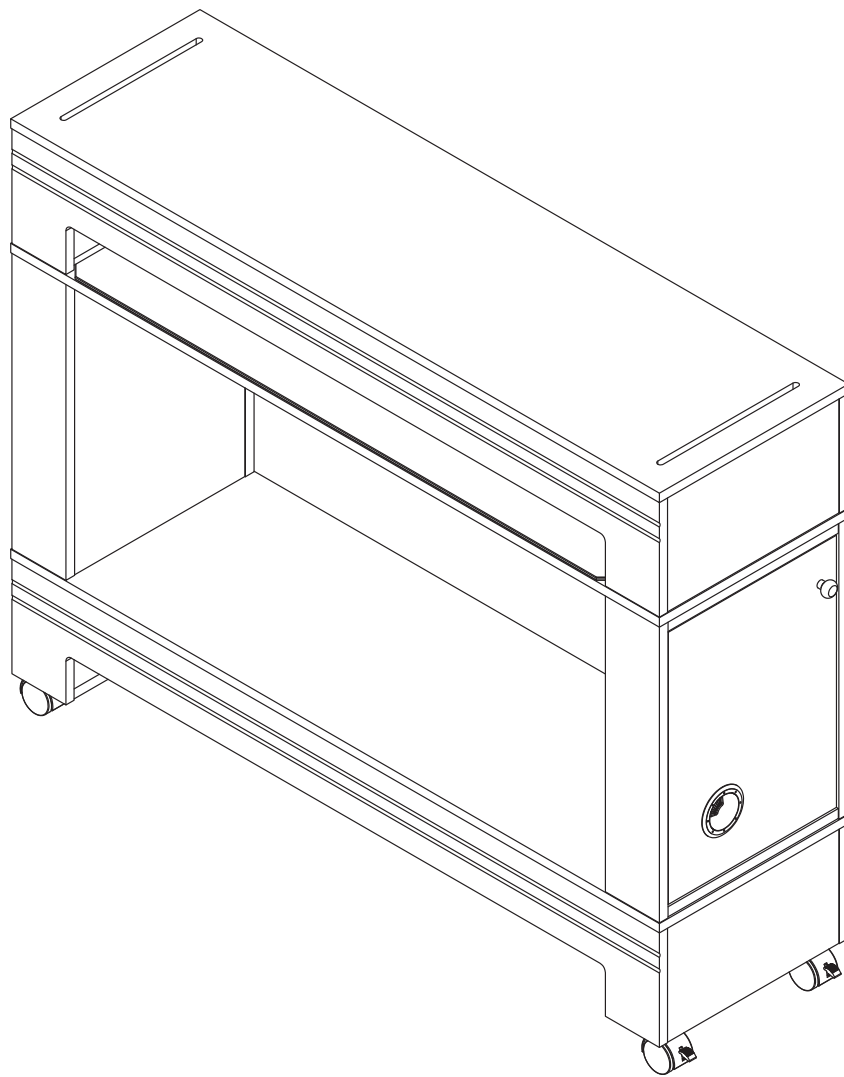

BERKELEY

NAIL DRYER TABLE

HARDWARE LIST

A
4 PCS

M4*14mm
B
16 PCS

C
8 PCS

D
1 PC

E
2 PCS