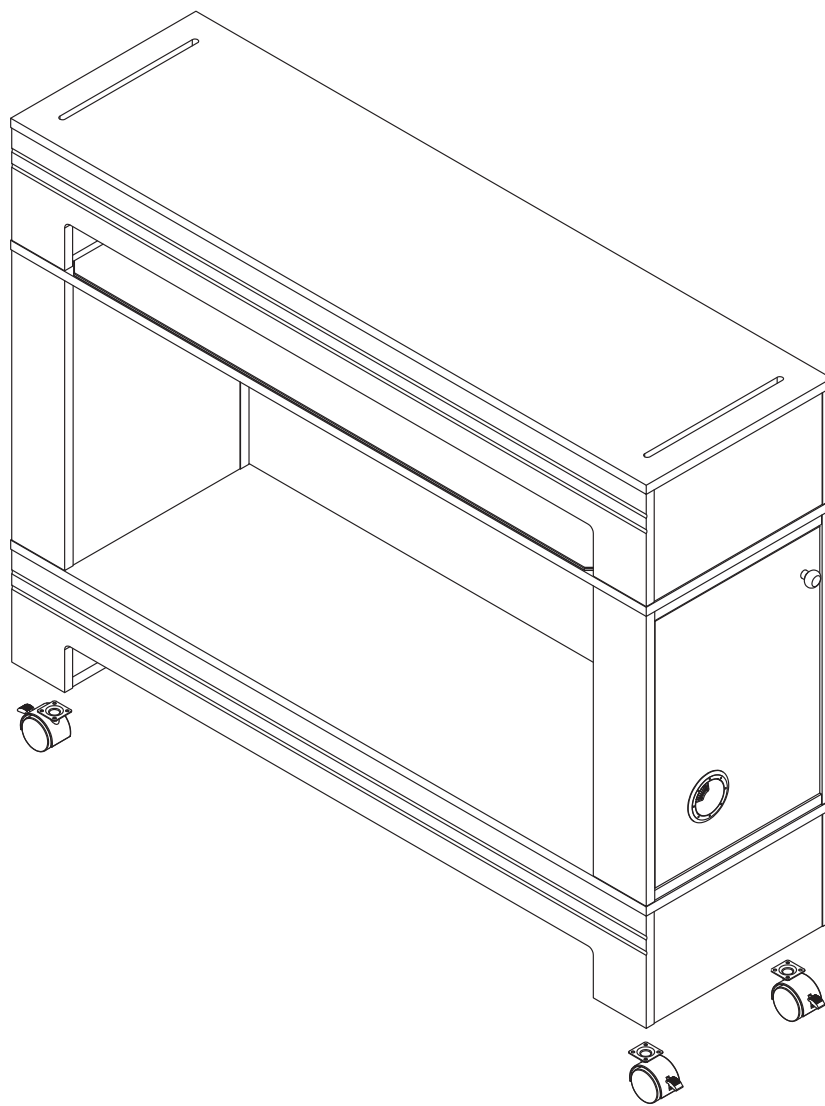

BERKELEY

NAIL DRYER TABLE

HARDWARE LIST

A
4 PCS

M4*14mm
B
16 PCS

C
8 PCS

D
1 PC

E
2 PCS