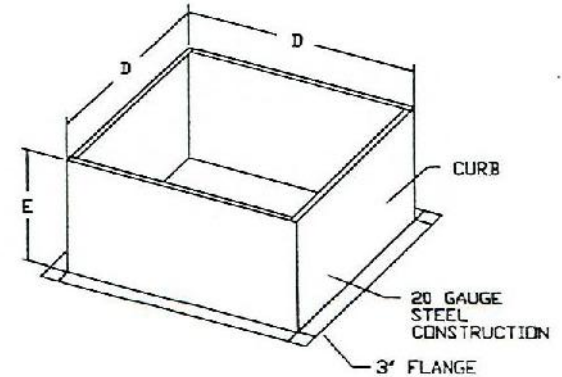

BACKDRAFT DAMPER INSTALLATION

CURB DIMENSIONAL DATA

FAN MODEL	D	E
DUS0HFA	19 1/2	20

DUHFA DIRECT DRIVE CENTRIFUGAL UP-BLAST EXHAUST FANS DIMENSIONAL DATA

FAN MODEL	HT	W	B	C	F	R	RD	WEIGHT LB
DUS0HFA	27 1/4	28 7/8	2	21	21 1/2	13 1/4	16	55

CAPTIVE AIR

JOB WAL MART REGAL NAIL SALON DUS0	
LOCATION REGAL NAIL SALON	
DATE 11/04/2004	JOB # 0
DWG # WMREGALNAIL	DRAWN BY BT
REV. 1.00	SCALE 8.5' x 11'