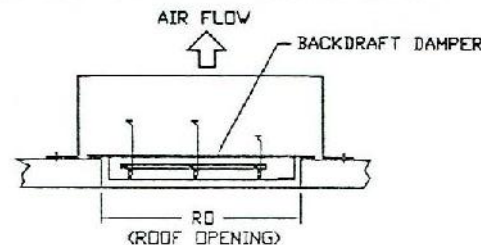

BACKDRAFT DAMPER INSTALLATION

CURB DIMENSIONAL DATA

FAN MODEL	D	E
DUS0HFA	19 1/2	20

DUHFA DIRECT DRIVE CENTRIFUGAL UP-BLAST EXHAUST FANS DIMENSIONAL DATA

FAN MODEL	HT	W	B	C	F	R	RD	WEIGHT LB
DUS0HFA	27 1/4	28 7/8	2	21	21 1/2	13 1/4	16	55

CAPTIVE AIR

JOB WAL MART REGAL NAIL SALON DUS0	
LOCATION REGAL NAIL SALON	
DATE 11/04/2004	JOB # 0
DWG # WMREGALNAIL	DRAWN BY BT
REV. 1.00	SCALE 8.5' x 11'