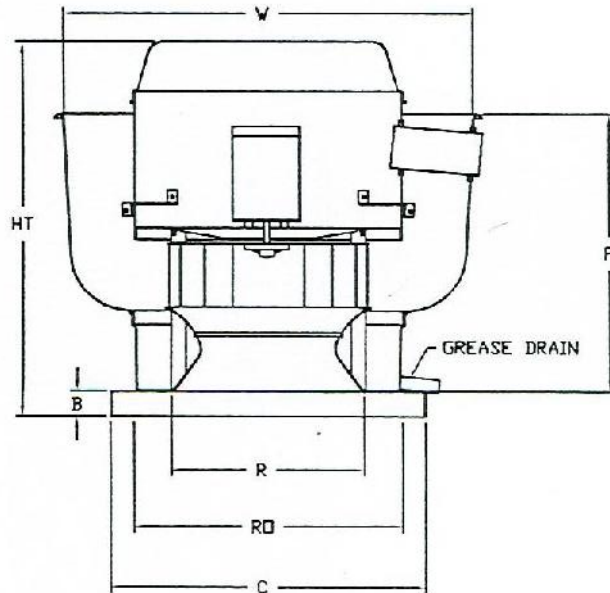

Roof Mounted salon exhaust fan - Installation Guide

FAN INFORMATION

FAN UNIT NO.	FAN UNIT MODEL #	EXHAUST FAN										SUPPLY FAN									
		MODEL	TAG	CFM	S.P.	RPM	H.P.	Ø	VOLT	FLA	BLOWER	HOUSING	TAG	CFM	S.P.	RPM	H.P.	Ø	VOLT	FLA	
1	DUS0HFA	DUS0HFA		1200	-0.300'	1097	0.500	1	115	6.3											

FAN OPTIONS

FAN NO.	OPTION (Qty. - Descr.)
1	1 -Back Draft Damper

CURB ASSEMBLIES

NO.	DN FAN	ITEM	SIZE
1	# 1	Curb	19.500"W x 19.500"L x 20.000"H Vented

DUHFA SERIES UPBLAST EXHAUST FANS (UL705)

FEATURES:

- ROOF MOUNTED FANS
- UL705
- VARIABLE SPEED CONTROL
- INTERNAL WIRING
- WEATHERPROOF DISCONNECT
- THERMAL OVERLOAD PROTECTION (SINGLE PHASE)