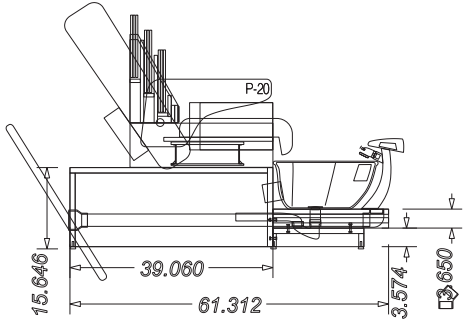

ANS Artelli Pedispa with ANS Massage Chair

Basin Specs  
Power supply, 110 VAC, 15 A, 60Hz

P-20 specs

TOP VIEW