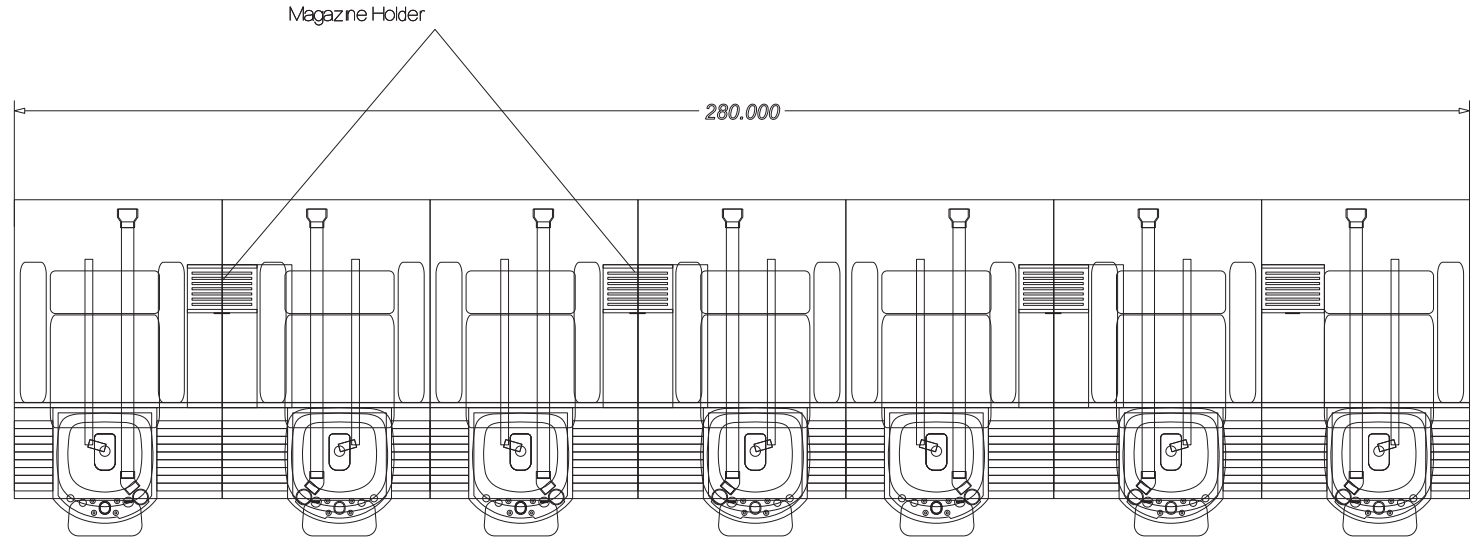

ANS Artelli Pedispa with ANS Massage Chair

Basin Specs  
Power supply, 110 VAC, 15 A, 60Hz

P-20 specs

TOP VIEW