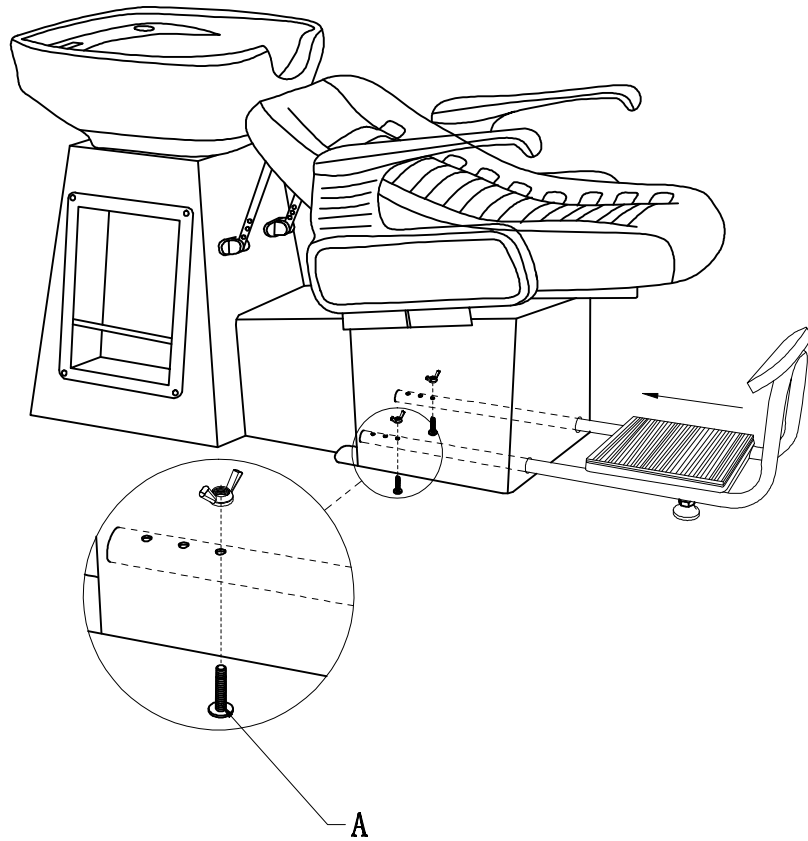

1

2

No.	Fittings	Sketch	Qty	Specification	TD-32802-NF instruction
A	Screw		2pcs	M6X30	

TD-32802NF