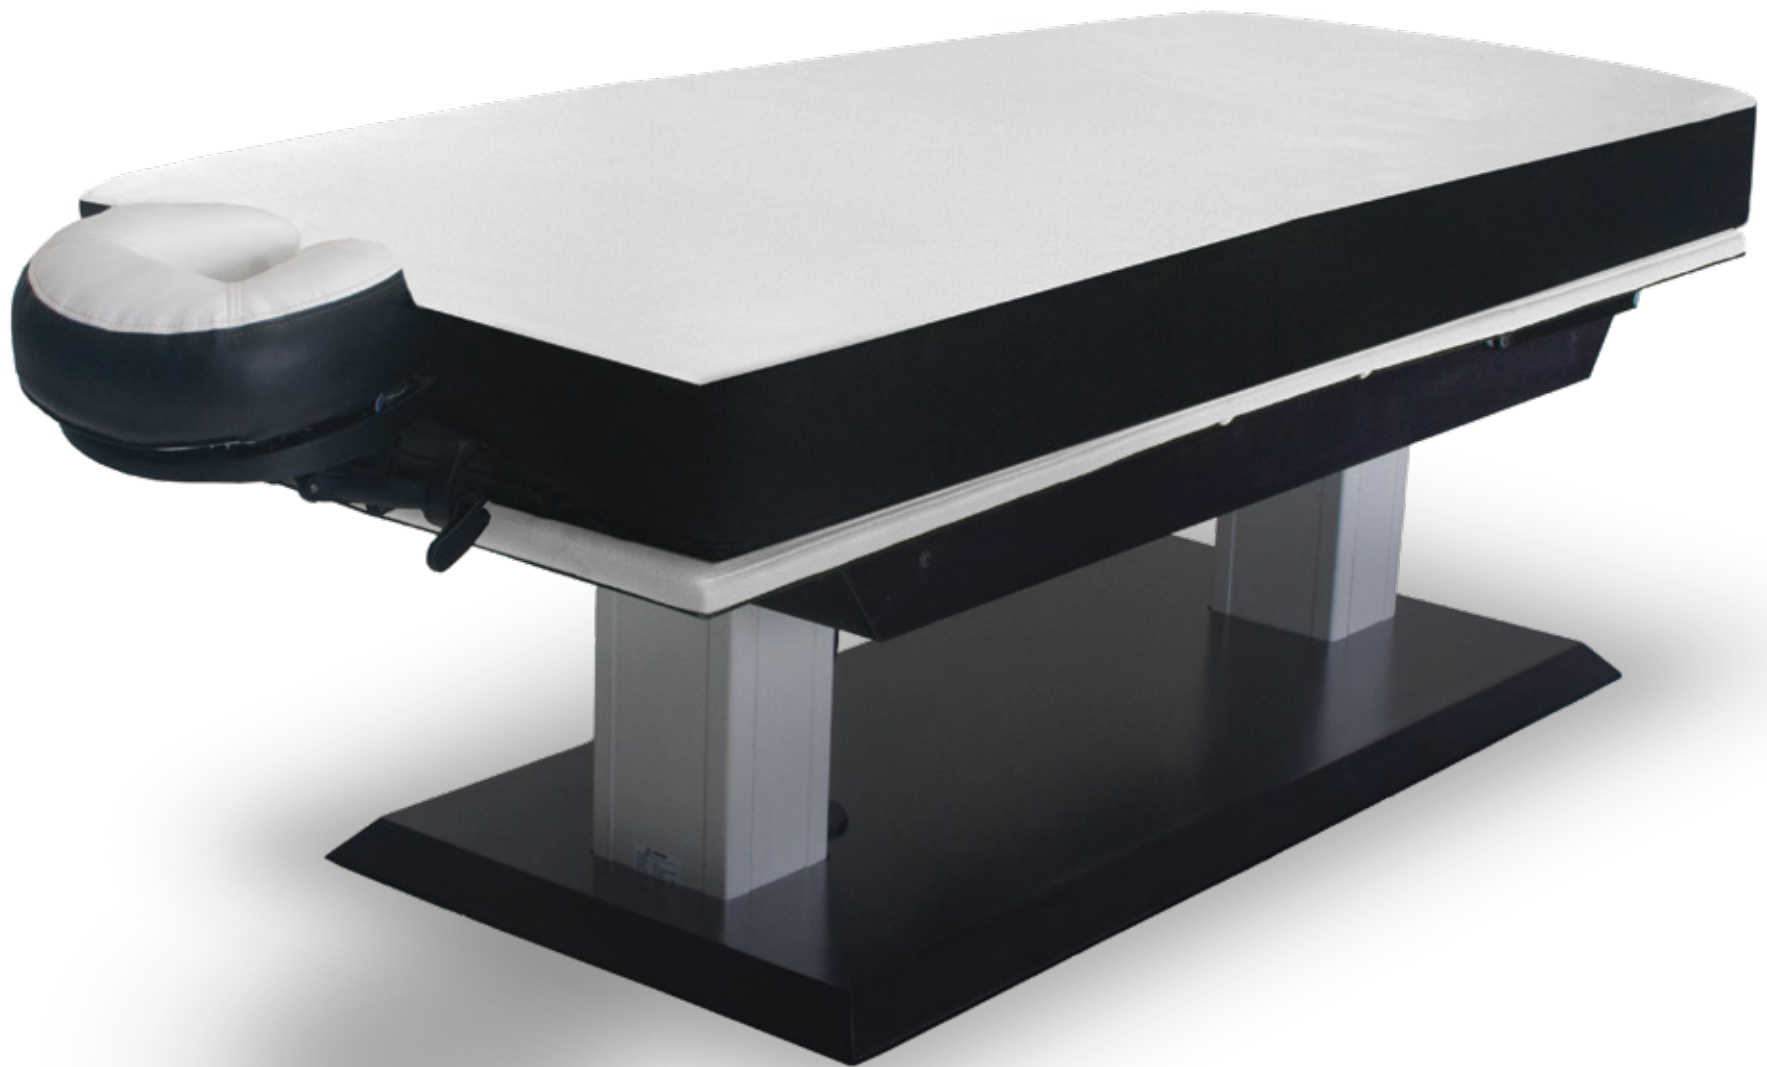

ASPEN GT™
MULTIPURPOSE TREATMENT TABLE

ASPEN GT™

ULTRALUX-MODERN-RELIABLE

LIVING EARTH CRAFTS

Dimensions

- Width Options: 30", 32" (76 cm, 81 cm)
- Length: 73" (185 cm)
- Height Range: 23"- 38" (60 cm - 99 cm)
- Recommended Lift Capacity: up to 625 lbs (283 kg)

Table Power

- 110V / 220V available
- International plug options

UL listed motors & controls | CE pending

Features

- Removable Strata GT™ 5.5" SpaMattress with GelTech™
- Conforma LE™ Breast Recess System
- Thermasoft™ Dual-Zone Embedded Warmer
- Trendelenburg tilt function
- Sleek, milled hardwood base
- Dual hand & foot controls for easy client positioning
- Hand-upholstered in eco-friendly Natursoft™ fabric

Options

- Premium Ultraleather® or Promessa® upholstery
- Custom stains and lacquers

The Aspen GT™, the supercharged version of the classic Aspen multi-purpose treatment table, features a removable Strata GT™ 5.5" SpaMattress with a proprietary GelTech™ layer providing the perfect balance between softness and response. The Strata GT™ offers an extended height range with unsurpassed client comfort on a stylish modern dual pedestal base.

Independent lift actuators for
Trendelenburg positioning