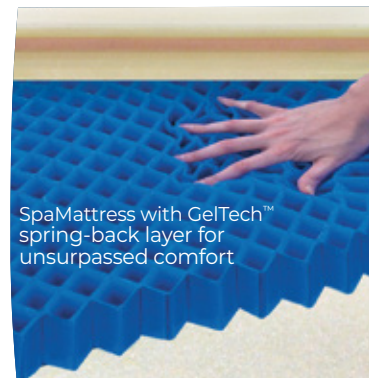

ASPEN GT™
MULTIPURPOSE TREATMENT TABLE

ASPEN GT™

ULTRALUX-MODERN-RELIABLE

LIVING EARTH CRAFTS

Dimensions

- Width Options: 30", 32" (76 cm, 81 cm)
- Length: 73" (185 cm)
- Height Range: 23"- 38" (60 cm - 99 cm)
- Recommended Lift Capacity: up to 625 lbs (283 kg)

Table Power

- 110V / 220V available
- International plug options

UL listed motors & controls | CE pending

Features

- Removable Strata GT™ 5.5" SpaMattress with GelTech™
- Conforma LE™ Breast Recess System
- Thermasoft™ Dual-Zone Embedded Warmer
- Trendelenburg tilt function
- Sleek, milled hardwood base
- Dual hand & foot controls for easy client positioning
- Hand-upholstered in eco-friendly Natursoft™ fabric

Options

- Premium Ultraleather® or Promessa® upholstery
- Custom stains and lacquers

The Aspen GT™, the supercharged version of the classic Aspen multi-purpose treatment table, features a removable Strata GT™ 5.5" SpaMattress with a proprietary GelTech™ layer providing the perfect balance between softness and response. The Strata GT™ offers an extended height range with unsurpassed client comfort on a stylish modern dual pedestal base.