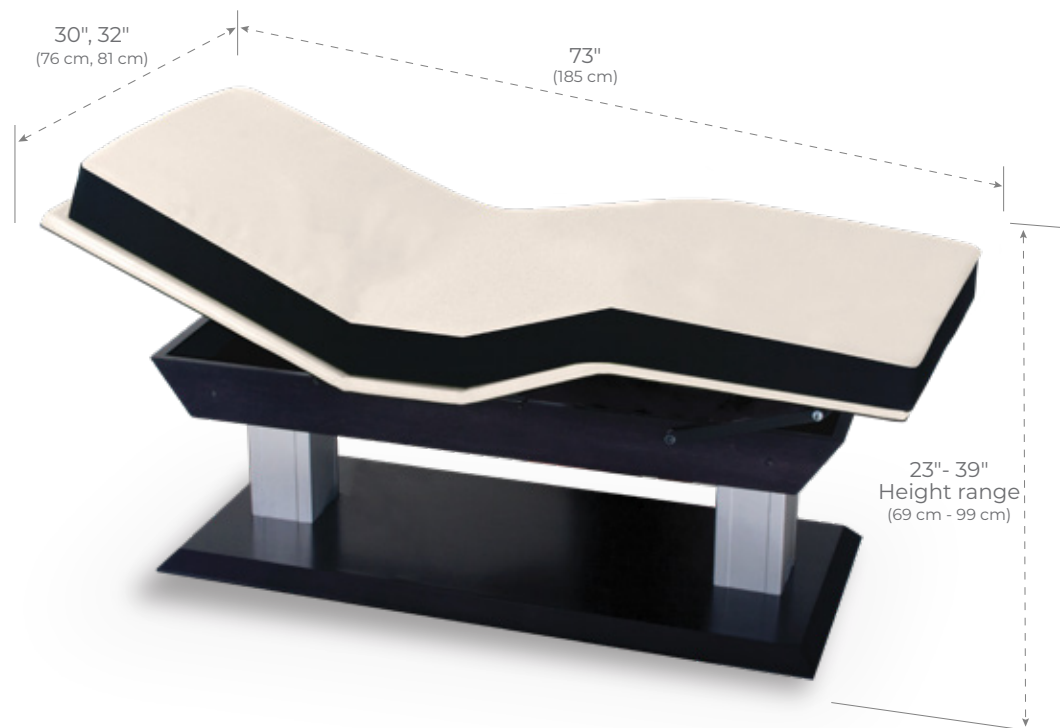

ASPEN GT™
MULTIPURPOSE TREATMENT TABLE

ASPEN GT™

ULTRALUX-MODERN-RELIABLE

LIVING EARTH CRAFTS

Dimensions

- Width Options: 30", 32" (76 cm, 81 cm)
- Length: 73" (185 cm)
- Height Range: 23"- 38" (60 cm - 99 cm)
- Recommended Lift Capacity: up to 625 lbs (283 kg)

Table Power

- 110V / 220V available
- International plug options

UL listed motors & controls | CE pending

Features

- Removable Strata GT™ 5.5" SpaMattress with GelTech™
- Conforma LE™ Breast Recess System
- Thermasoft™ Dual-Zone Embedded Warmer
- Trendelenburg tilt function
- Sleek, milled hardwood base
- Dual hand & foot controls for easy client positioning
- Hand-upholstered in eco-friendly Natursoft™ fabric

Options

- Premium Ultraleather® or Promessa® upholstery
- Custom stains and lacquers

The Aspen GT™, the supercharged version of the classic Aspen multi-purpose treatment table, features a removable Strata GT™ 5.5" SpaMattress with a proprietary GelTech™ layer providing the perfect balance between softness and response. The Strata GT™ offers an extended height range with unsurpassed client comfort on a stylish modern dual pedestal base.